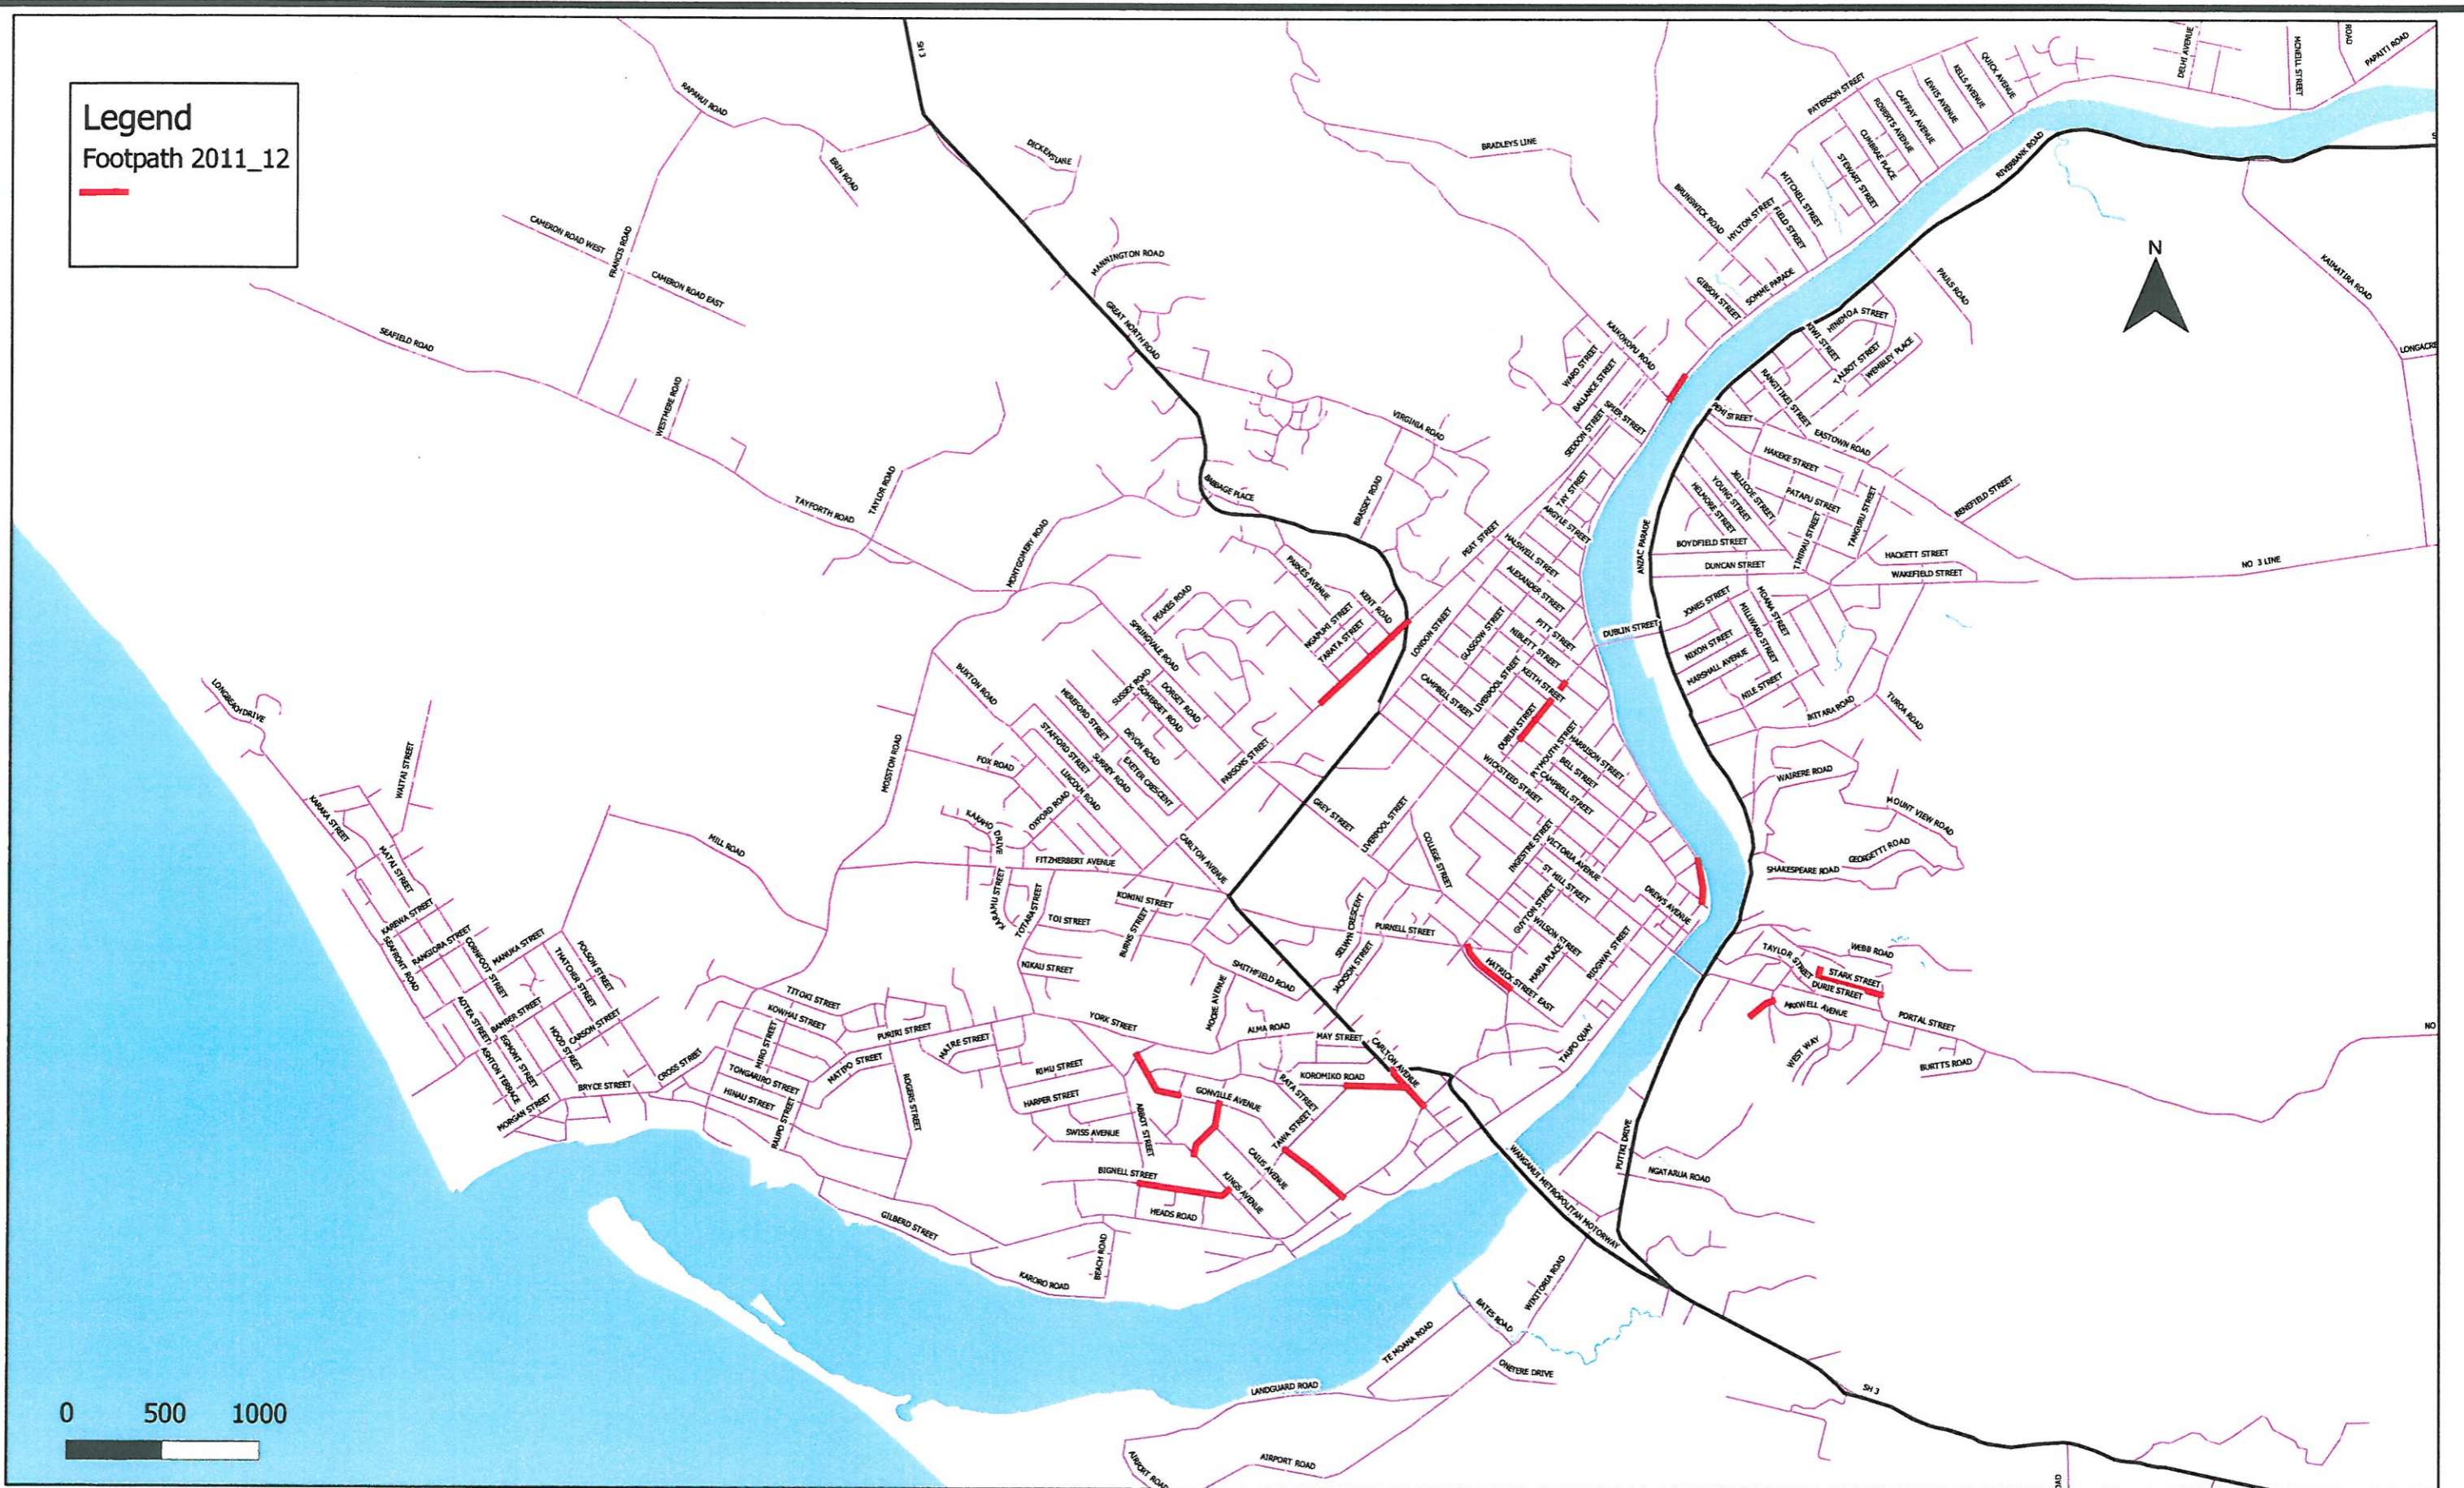

Legend
Footpath 2011_12

REV	AMENDMENT	APPD	DATE

Digital map data sourced from Land Information New Zealand.
CROWN COPYRIGHT RESERVED.
The information displayed in the GIS has been taken from Wanganui District Council's databases and maps. It is made available in good faith but its accuracy or completeness is not guaranteed.
If the information is relied on in support of resource consent it should be verified independently.

Forward Footpath Programme

DRAWN	XXX	DESIGNED	XXX
SCALE	SHOWN	CHECKED	XXX
DRAWING NO		APPROVED	XXX
DATE DRAWN	NOVEMBER 2011	SHEET NO	
		DATE ISSUED	NOVEMBER 2011